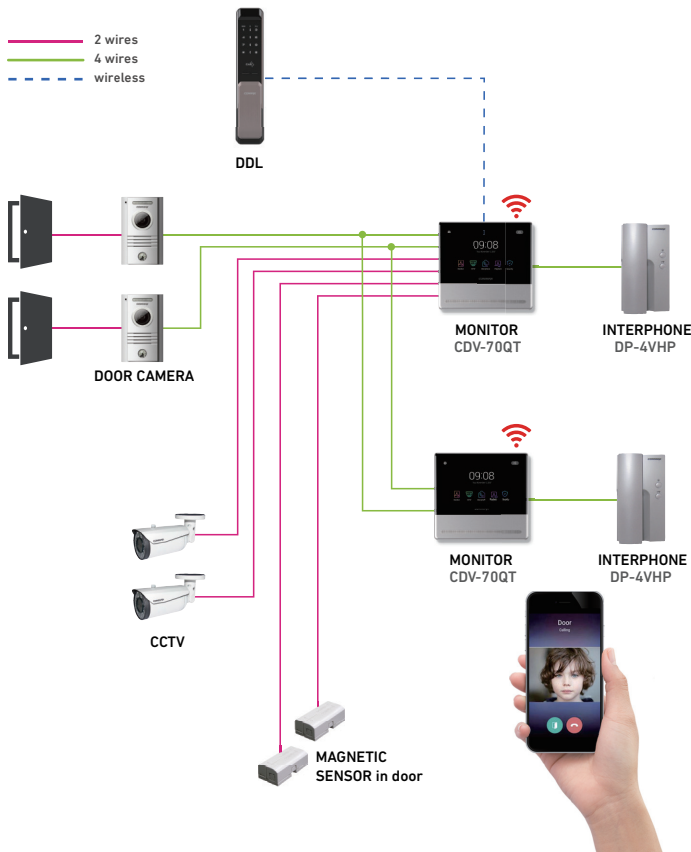

# NEW SLIM DESIGN 7"

**Do you open the door inconveniently?**

Anytime, anywhere, you can talk to visitors and open the door with your smartphone.

- Answer video calls and open doors by mobile app
- Wi-Fi based Cloud connectivity

- 7inch large screen
- HD high resolution
- LCD touch screen

- Save image by motion detection
- Save visitor's image and video
- 128GB SD Card Slot

- Modern Sleek design
- Premium metallic color
- Crystal clear glass window

## DIAGRAM

## PRODUCT FEATURES

- User friendly UI/UX
- Answer video call and open door by mobile app. (Wi-Fi based)
- Connectable with 1.0MP AHD door camera
- Save the images by motion detection
- Built-in memory (50cuts, 640x360), SD card slot (128GB)
- Audio phone connectable (DP-4VHP)
- Digital door locks connectable (RF 447 MHz module option)
- 2 door cameras connectable • 2 CCTV cameras connectable
- Magnetic sensor connectable for security mode (Mobile alarm function)
- Save the visitor's image and video