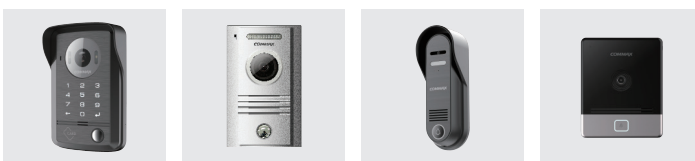

CONNECTABLE PRODUCTS

DRC-40DK
DRC-41DK

DRC-40KHD
DRC-40K

DRC-4CPHD
DRC-4CPN3

DRC-40QHD
DRC-40QV